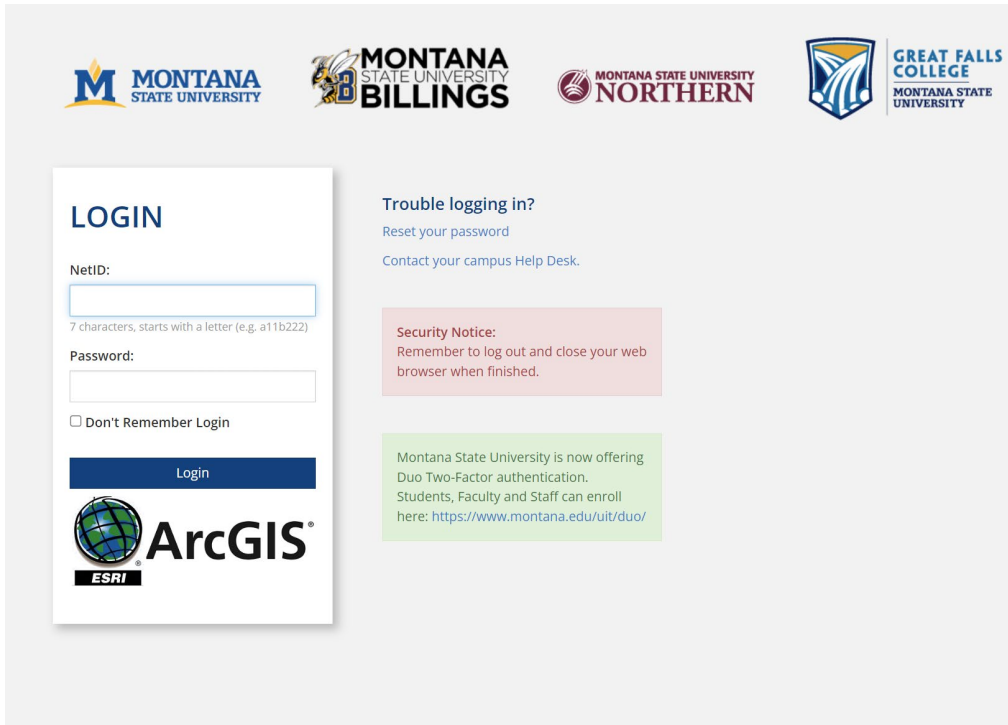

4. Select the blue option, “Spatial Sciences Montana State University ArcGIS Online Single Sign On.”

Sign in to Spatial Sciences  
Center, Montana State University 

ArcGIS login 

Username

Password

Keep me signed in

[Sign In](#)

[Forgot username?](#) or [Forgot password?](#)

Spatial Sciences Montana State University  
ArcGIS Online Single Sign On 

Not a member of this organization?  
[Sign in to your account on ArcGIS Online](#)

[Privacy](#)

5. Login with your NetId and password. Go to the following link if you need your NetId:  
<https://www.montana.edu/uit/ids-services/index.html>.

ju/ldp/profile/SAML2/POST/SSO?execution=e1s2  
State Univ... ePolicy Orchestrato... How to check shutd... COA IT Asset Mana... Download Window... Classroom Daily Grid SUPPORT - OneDrive IT Community - Ser... COA-LRES-Of

Click Login.

6. Follow the prompt for Duo Authentication. Choose from Send Me a Push, Call Me, or Enter a Passcode.

login.montana.edu/idp/profile/SAML2/POST/SSO?execution=e1s3

Montana State Univ... ePolicy Orchestrato... How to check shutd... COA IT Asset Mana... Download Window... Classroom Daily Grid SUPPORT - OneDrive