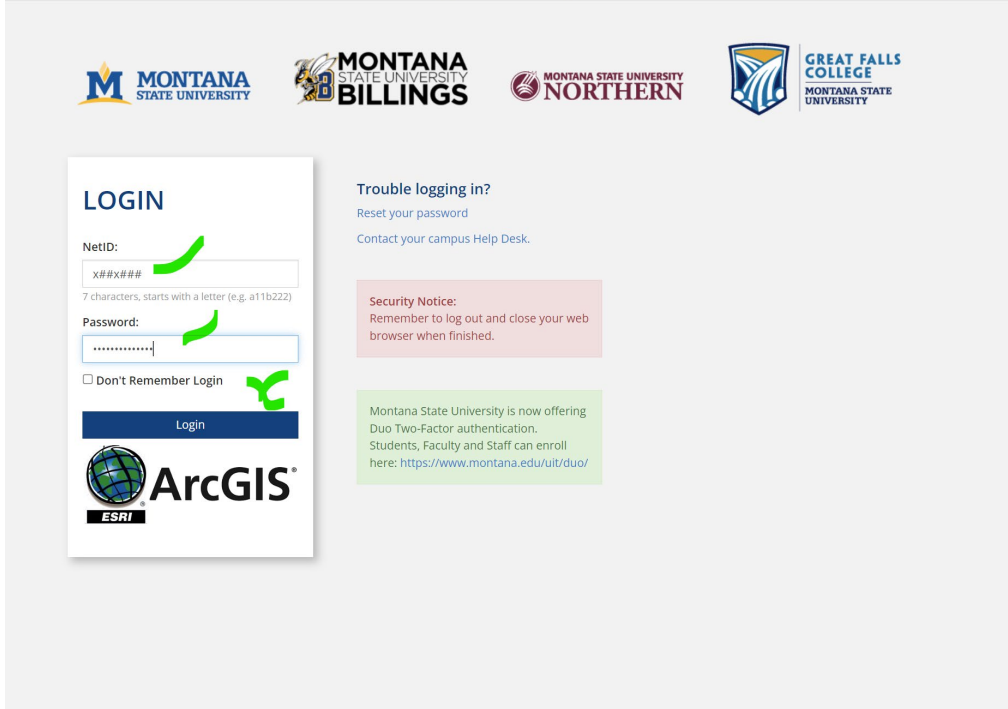

4. Select the blue option, “Spatial Sciences Montana State University ArcGIS Online Single Sign On.”

Sign in to Spatial Sciences  
Center, Montana State University 

ArcGIS login 

Username

Password

Keep me signed in

[Sign In](#)

[Forgot username?](#) or [Forgot password?](#)

Spatial Sciences Montana State University  
ArcGIS Online Single Sign On 

Not a member of this organization?  
[Sign in to your account on ArcGIS Online](#)

[Privacy](#)

5. Login with your NetId and password. Go to the following link if you need your NetId:  
<https://www.montana.edu/uit/ids-services/index.html>.

ju/ldp/profile/SAML2/POST/SSO?execution=e1s2  
State Univ... ePolicy Orchestrato... How to check shutd... COA IT Asset Mana... Download Window... Classroom Daily Grid SUPPORT - OneDrive IT Community - Ser... COA-LRES-Of

Click Login.

6. Follow the prompt for Duo Authentication. Choose from Send Me a Push, Call Me, or Enter a Passcode.

login.montana.edu/idp/profile/SAML2/POST/SSO?execution=e1s3

Montana State Univ... ePolicy Orchestrato... How to check shutd... COA IT Asset Mana... Download Window... Classroom Daily Grid SUPPORT - OneDrive