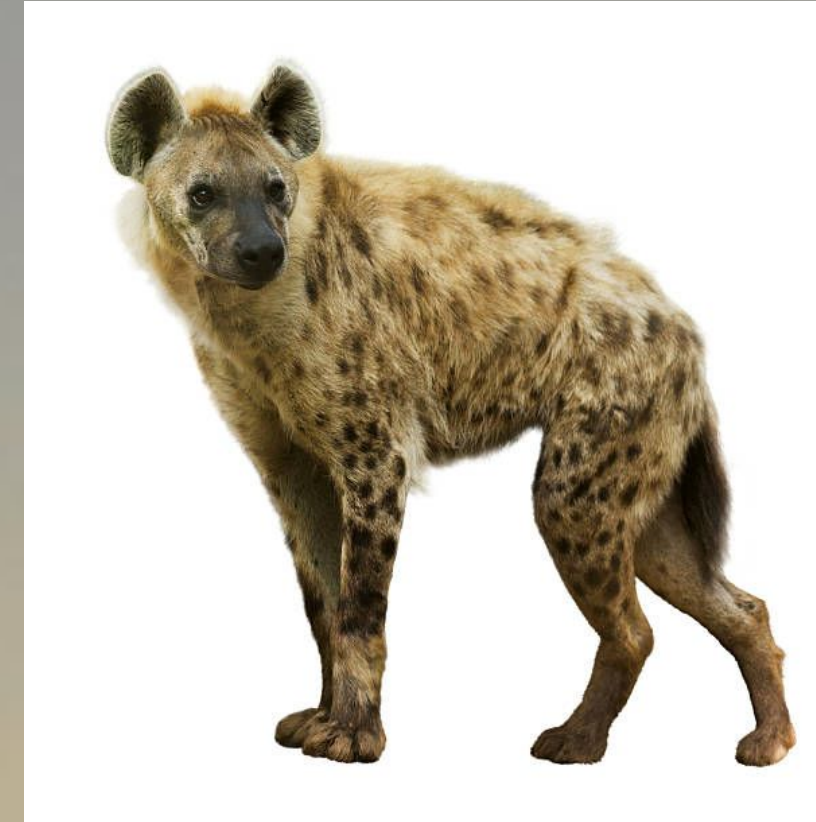

## Form & Function

- Order: Carnivora
- Suborder: Feliformia
- Family: Hyaenidae
- Vaguely bear-like build
- Spotted pelt
- Long limbs for cursorial locomotion
- Bone crushing teeth for carnivorous diet
- Females avg. weight: 55.3kg
- Males avg. weight: 48.7kg

## Behavior

Mostly nocturnal, Spotted hyena are carnivorous with a run of at least 50 km/h to take down prey. They work in groups called “clans” that have a very interesting hierarchy where reproductive aged females are at the top. A diverse set of vocalizations described as “whoops” and “laughs” are used for communication between clan members for hunting, mating, and general communication.

# Spotted hyena (*Crocuta crocuta*)

## Diet

In low resource, arid environments, *Crocuta crocuta* is a carnivorous predator whose main prey are 56–182 kg hoofed mammals and their offspring. Spotted Hyena are very opportunistic hunters who will also eat a plethora of living things in the area including conspecifics in their clan.